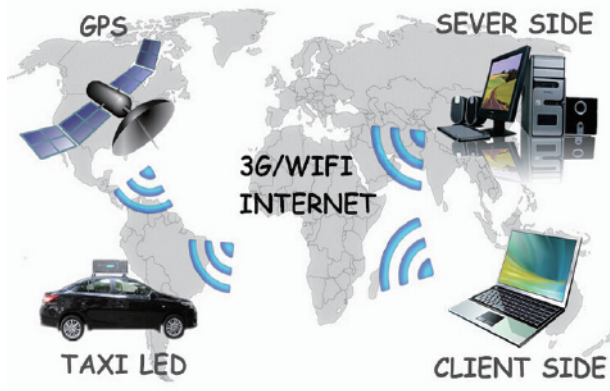

### BT Series

Taxi Top Advertising Display,  
Digital Moving Billboard.  
3G, 4G, WIFI, GPS Transmission

Outdoor Waterproof  
High Brightness, Wide Viewing Angle  
Digital Moving Text, Graphics, Commercial Ads  
Light Weight  
Single or Double Sided  
3G, 4G, WIFI, GPS Transmission  
Front Access

### Multiple Communication Methods

- › 3G, 4G, WIFI, GPS, USB, cable transmission

## Typical Applications:

- Taxi, Bus
- Car Show
- Fashion Store
- DOOH
- Advertising
- Reception Hall
- Opera House
- Wedding Hall
- Stadium
- Shopping Mall
- DJ Touring
- Theme Resort